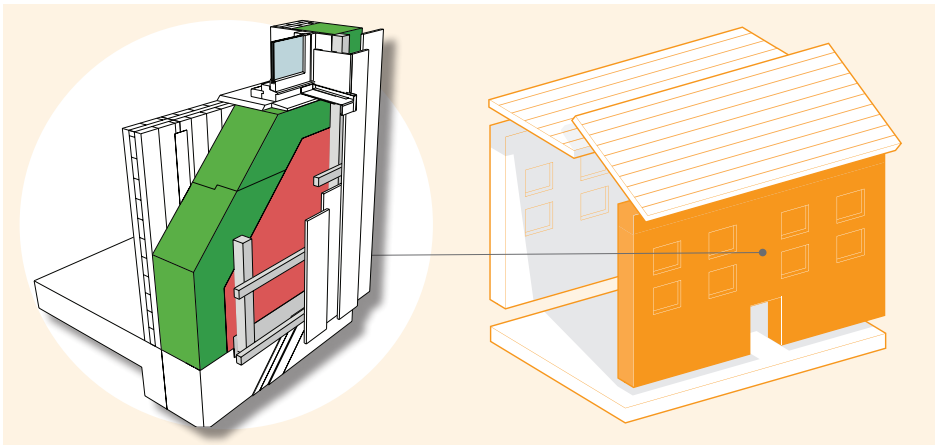

# New Build System for Cross Laminated Timber Clad

## System Performance

u - values 0.26 - 0.10

y - values 0.05 - 0.02

airtightness 5 - 0.6 @50pa

The system complies with the most stringent of standards - from baseline building regulations through to Passivhaus. The system is suitable for all external clad finishing options including brick, stone, timber, zinc, etc. All components for the system are available from NBT.

## Cross-section of system

1. Cladding system (timber, brick, screen etc.)
2. Battened to create a 50mm ventilated void
3. NBT ABD (red) or FBA (black) membrane
4. NBT PAVATHERM 80/100/120/140mm or more
5. CROSS LAMINATED TIMBER STRUCTURE